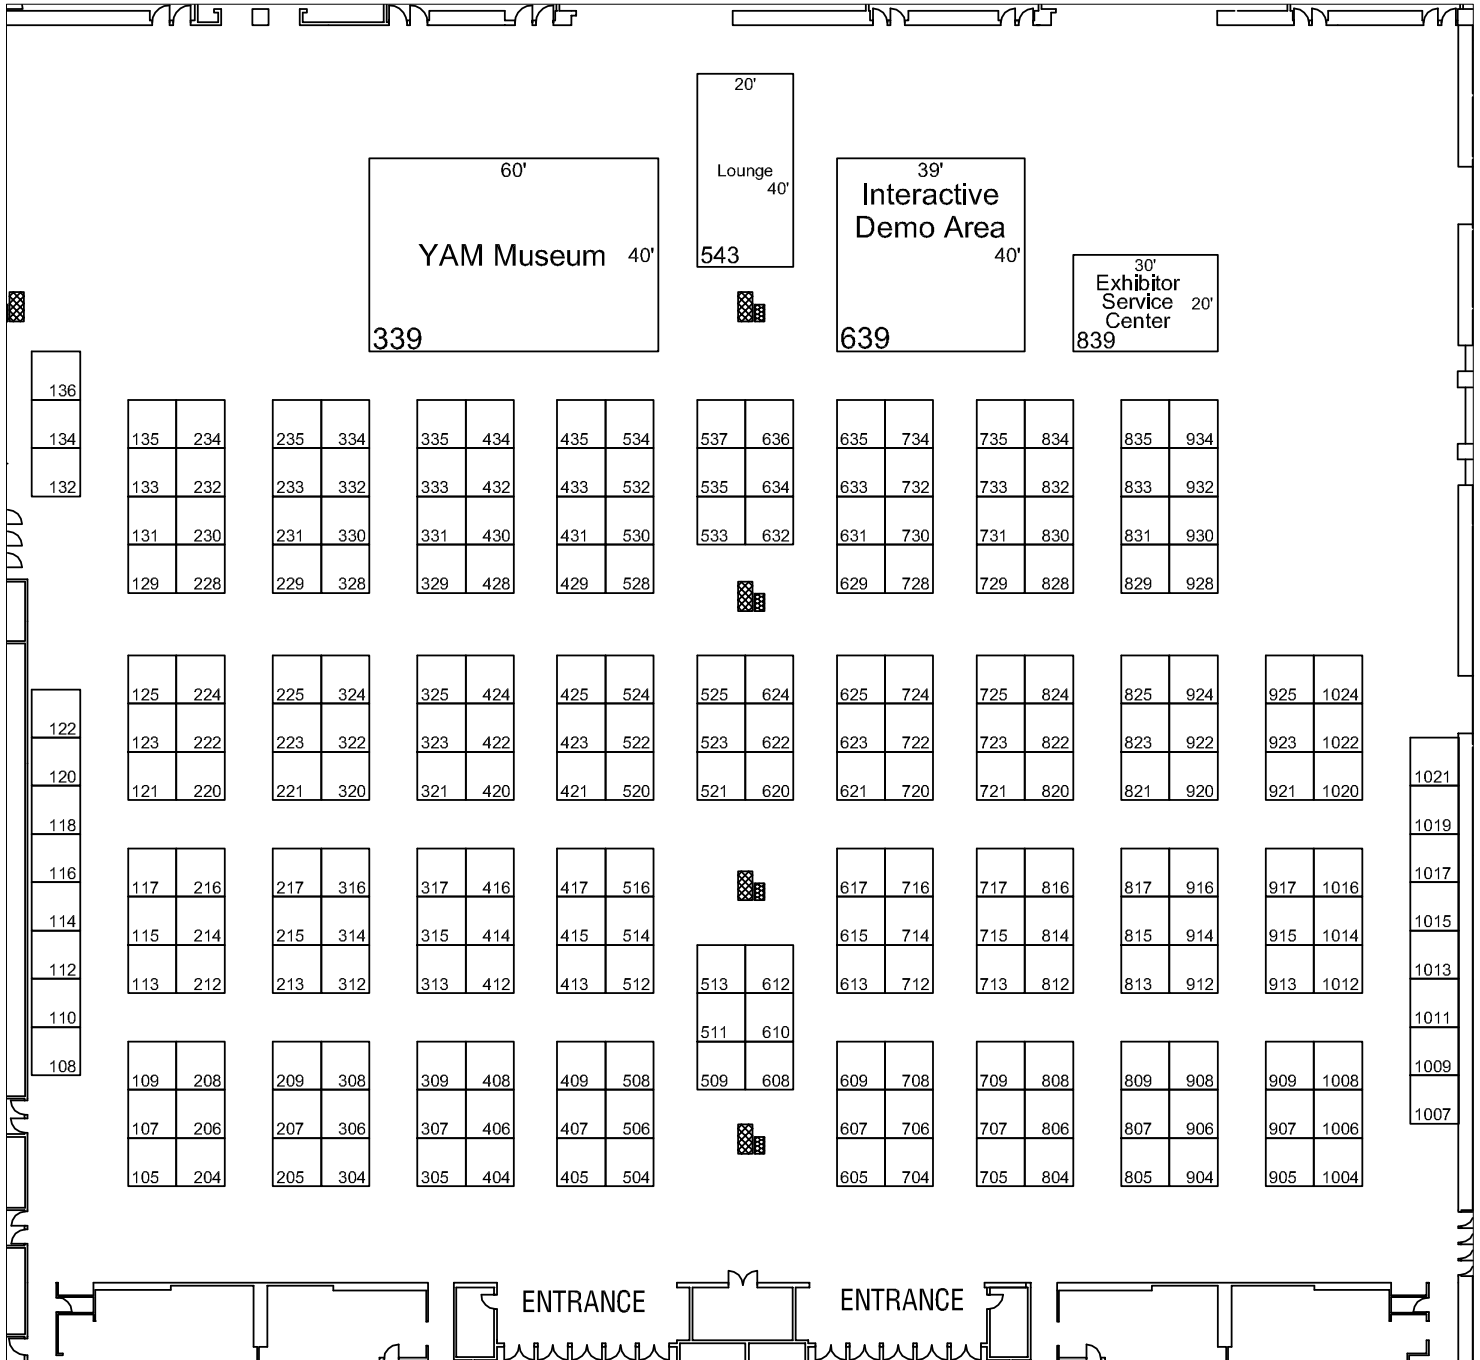

FLOOR PLAN

Washington State Convention and Trade Center Exhibit Halls A and B

10ft x 10ft Exhibit Space Prices

- Earlybird Rate: \$1,995
- Regular Rate: \$2,295
- Corner Exhibit Space: +\$75